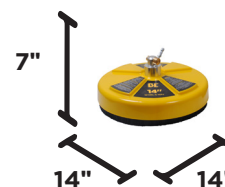

Scan this QR code with your mobile device to visit our web page about this surface cleaner.

COVER

MATERIAL: **ABS POLYMER**
 DIAMETER: **14"**
 SPRAY NOZZLES: **2**
 NOZZLE ORIFICE: **015**
 NOZZLE THREADS: **1/4" NPT**
 PART NUMBER: **85.225.015BEP2**

PERFORMANCE

MIN PSI: **2500**
 MAX PSI: **4000**
 MIN GPM: **3.0**
 MAX GPM: **8.0**
 MAX TEMP: **82°/180°F**

UNIT SIZE

UNIT WEIGHT: **8 LBS**

ROTARY ASSEMBLY

ROTARY HEAD: **85.790.037**
 ROTARY ARM: **85.791.037**

BOXED SIZE

LxWxH: **16" x 16" x 7"**
 WEIGHT: **8 LBS**

WARRANTY

DURATION: **90 DAYS**
 UPC: **777897238587**